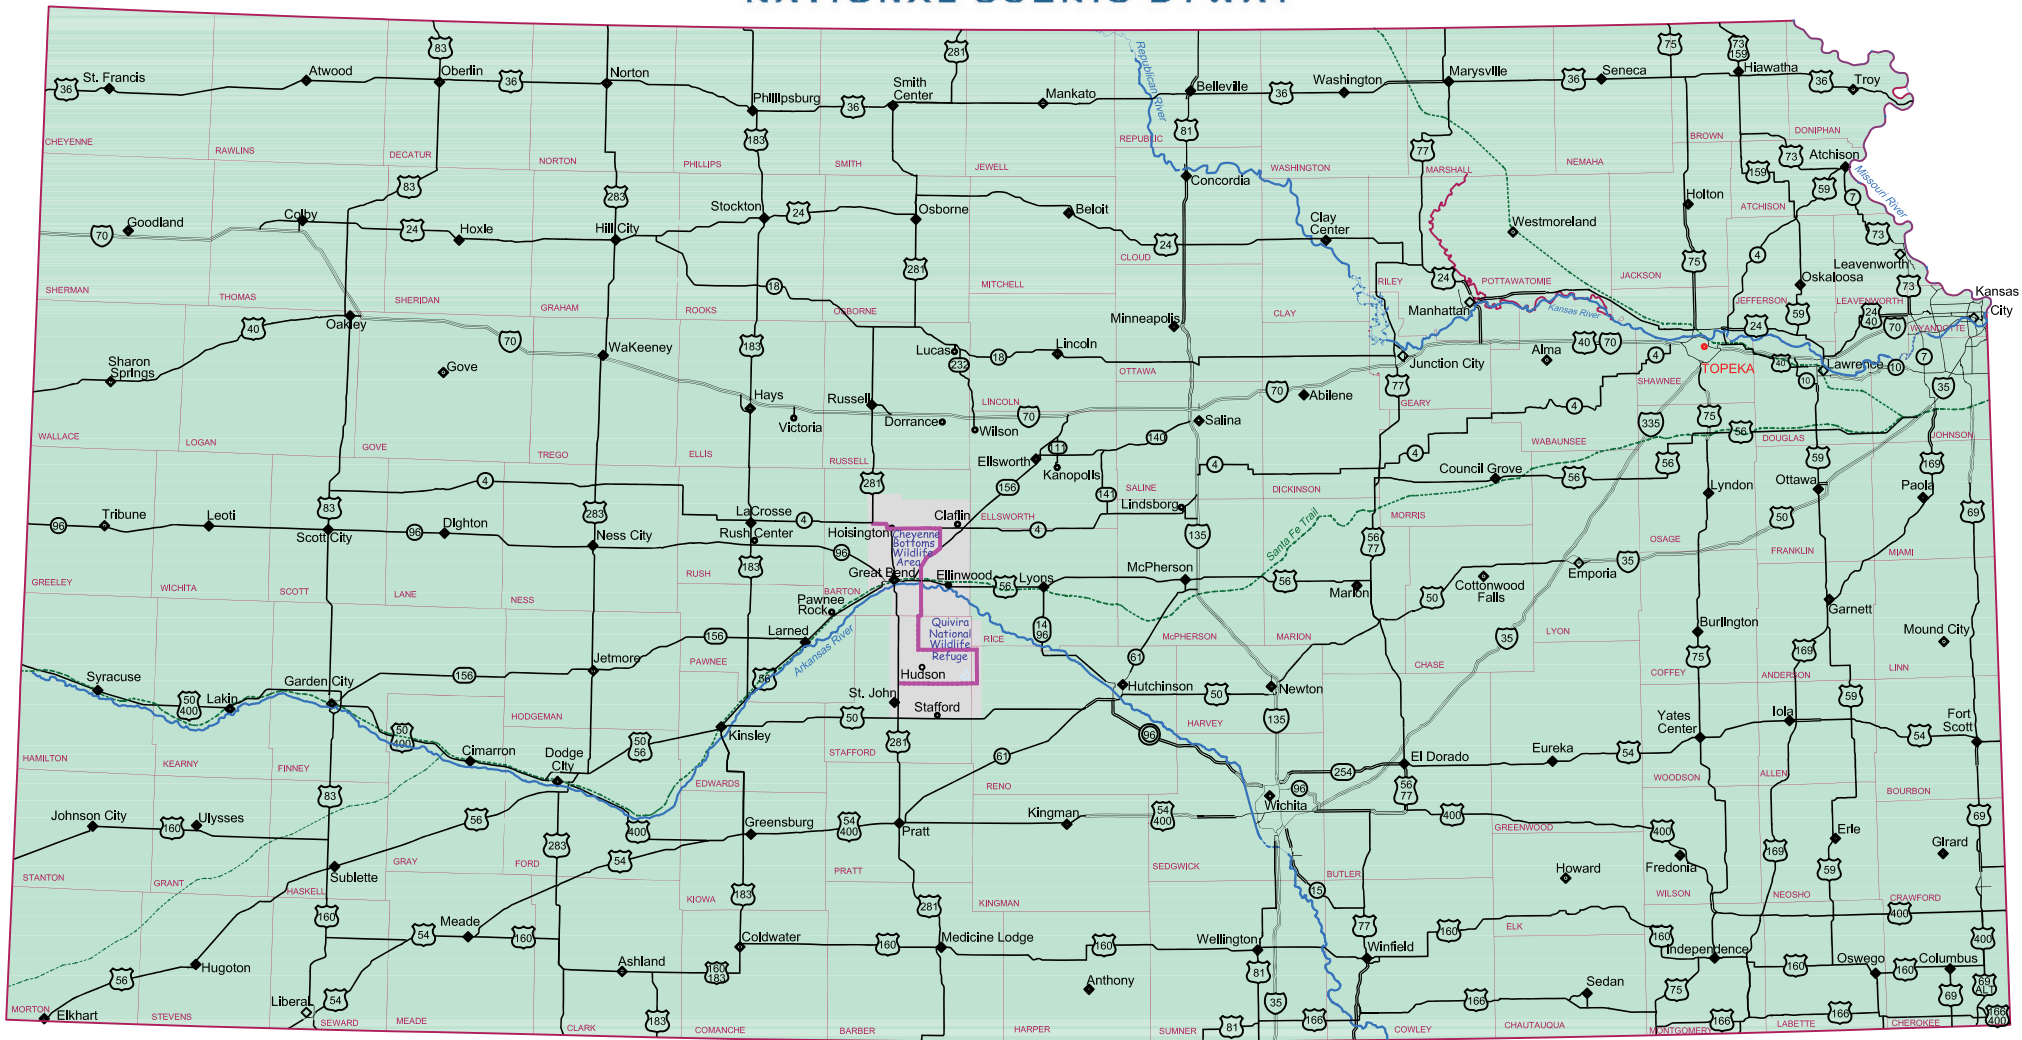

Kansas

Wetlands & Wildlife

NATIONAL SCENIC BYWAY

www.KansasWetlandsandWildlifeScenicByway.com
Great Bend Convention & Visitors Bureau - 620-792-2750
Wetlands & Wildlife National Scenic Byway - 620-793-1800