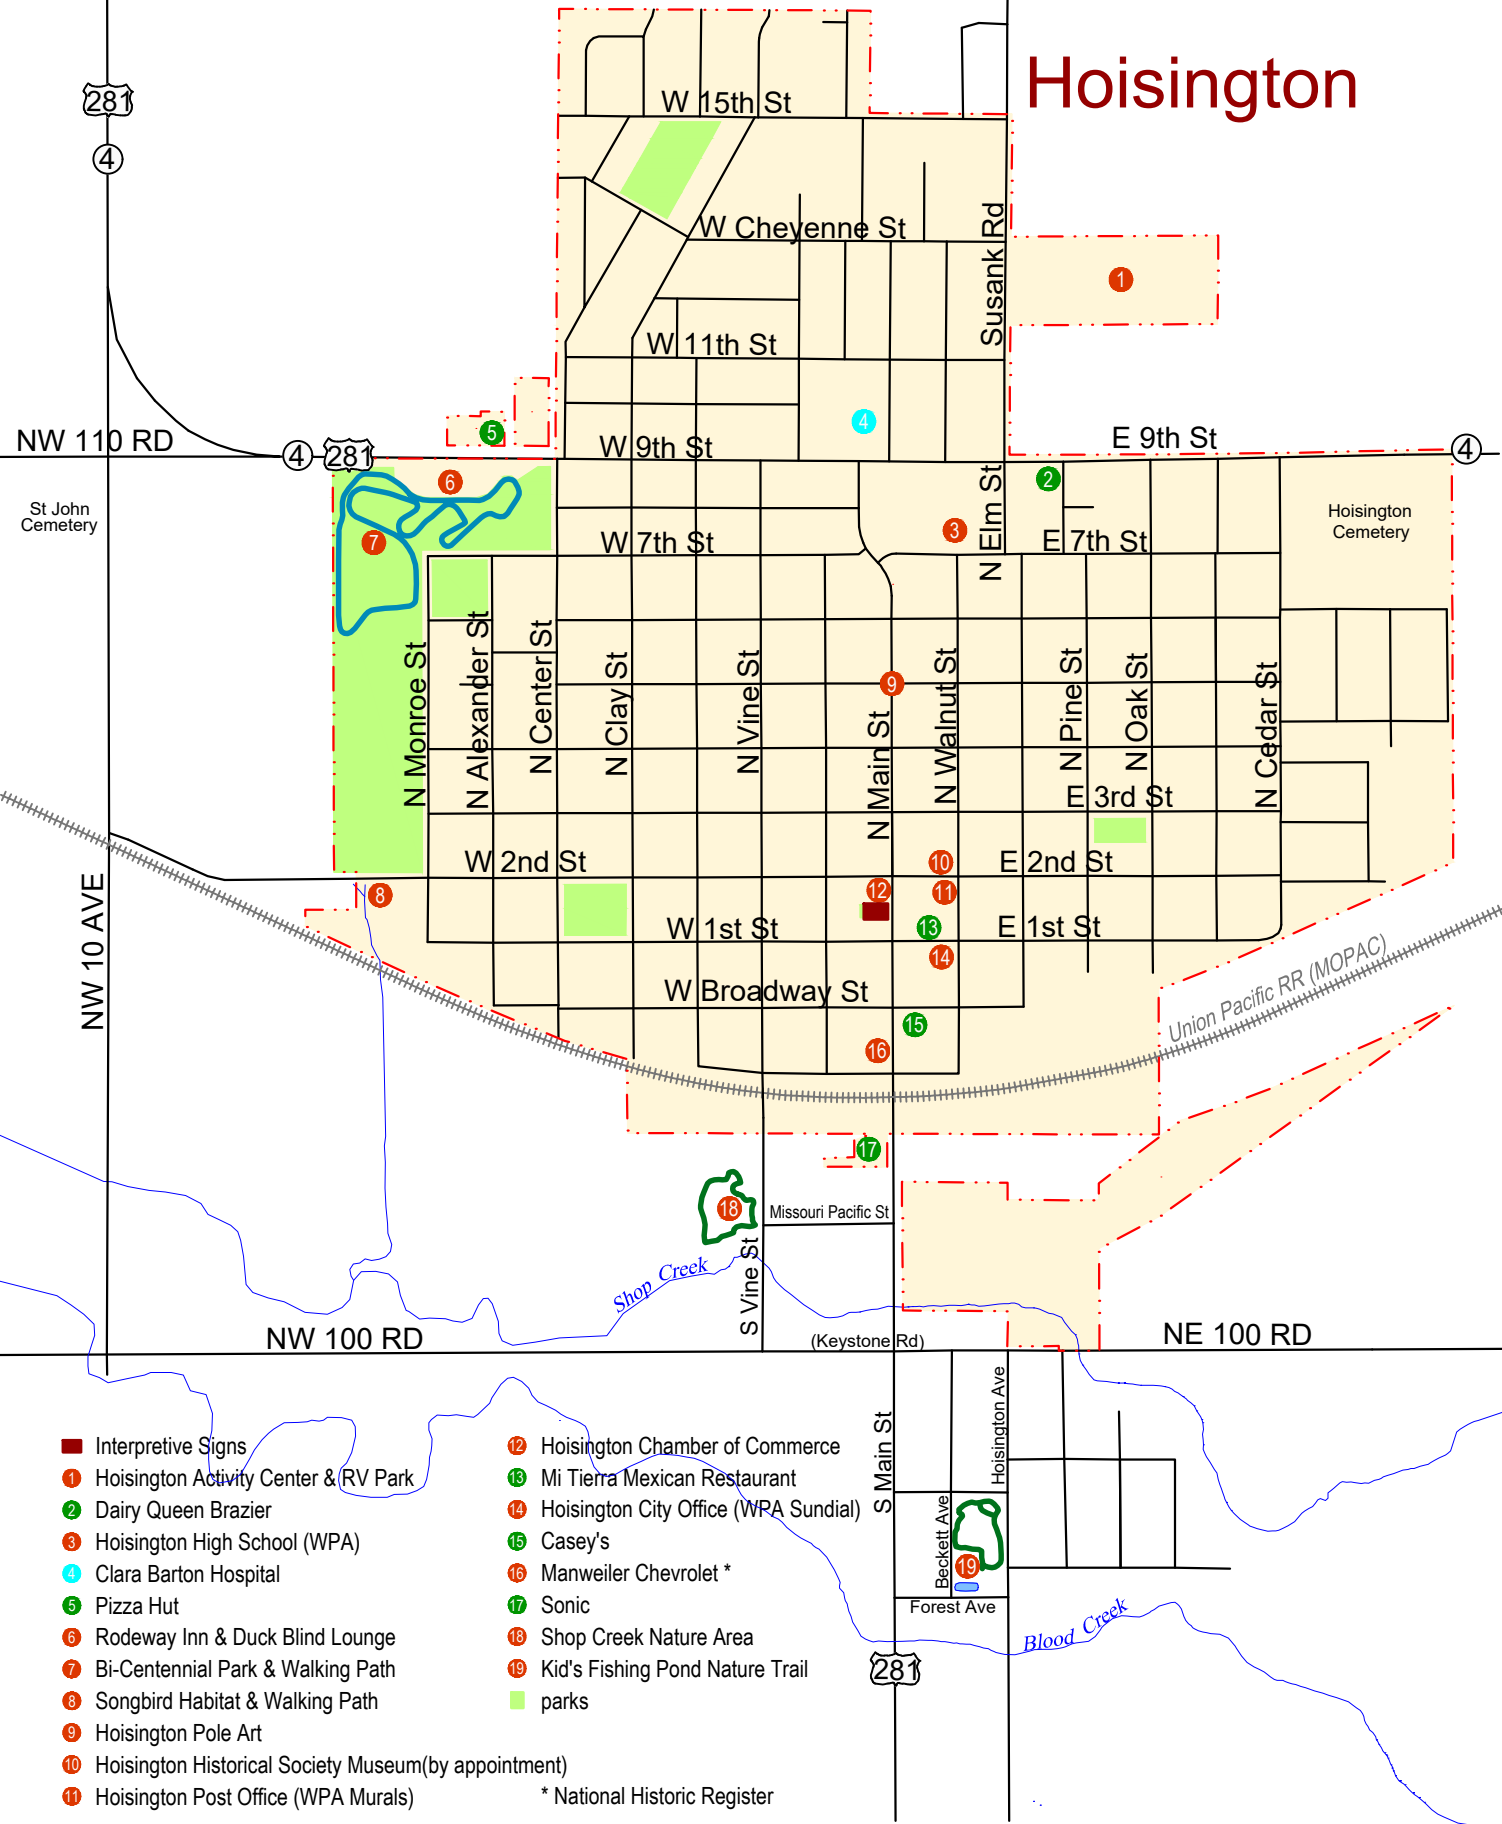

Hoisington

Kansas Wetlands & Wildlife National Scenic Byway