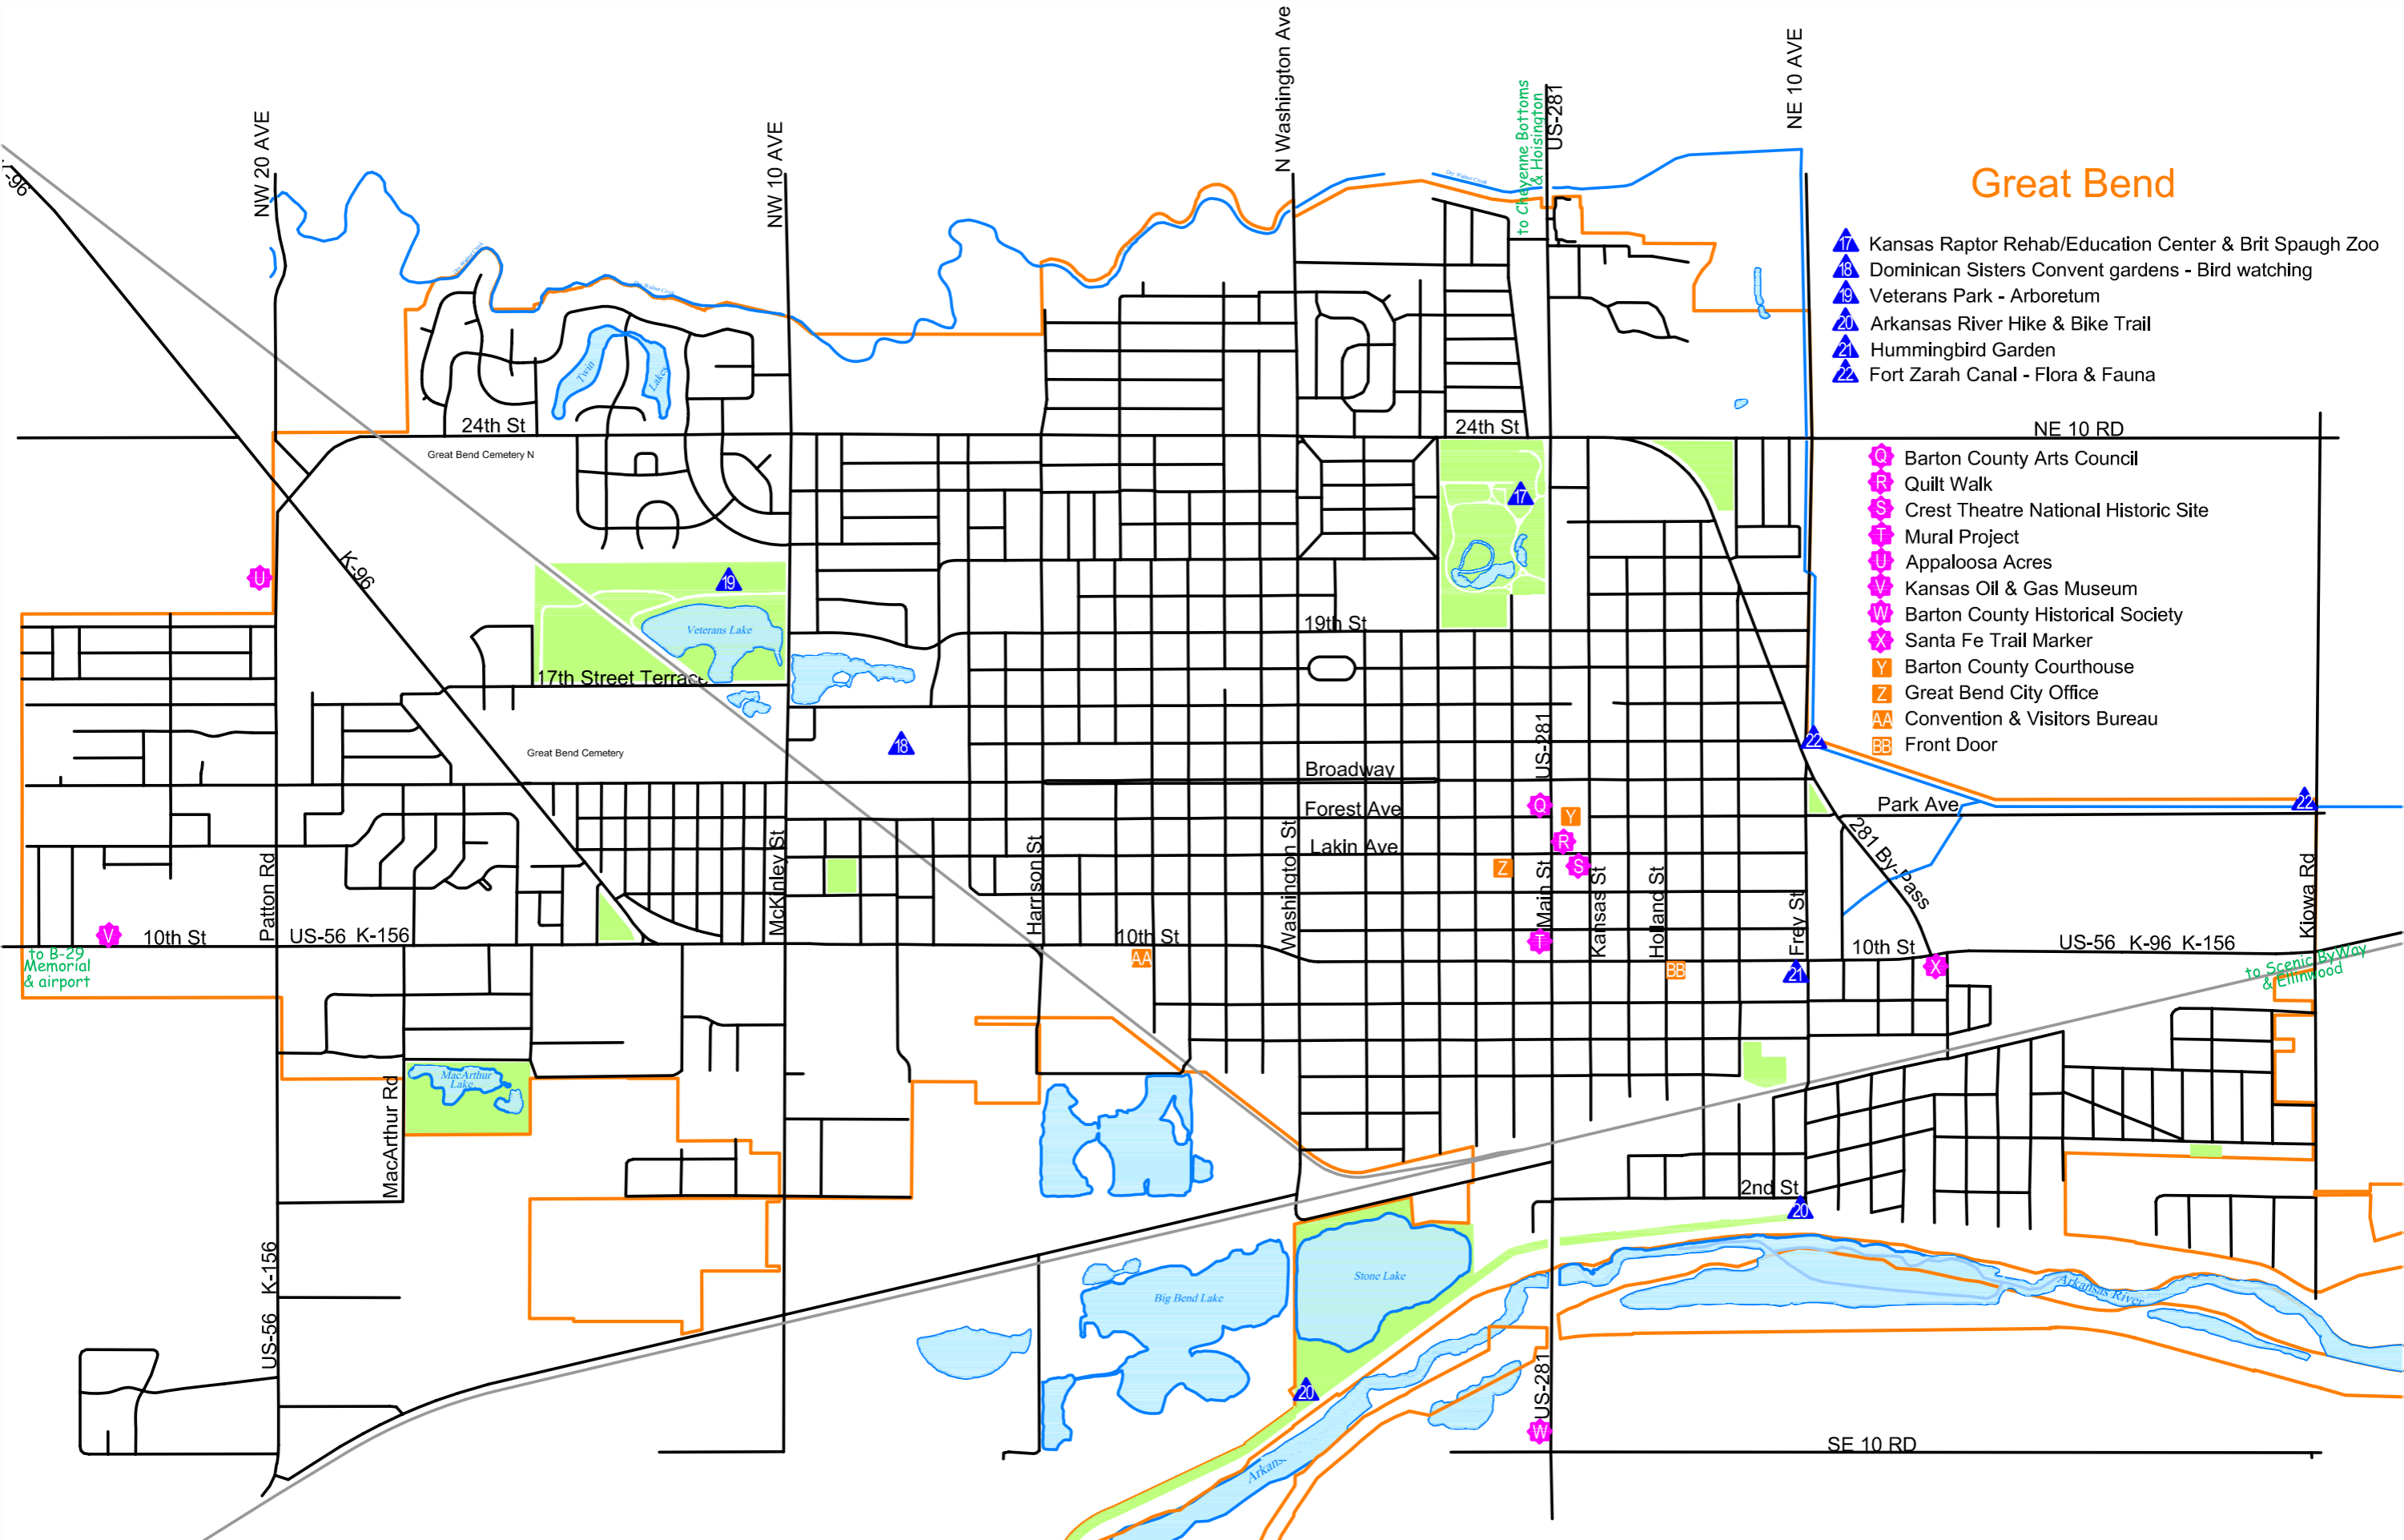

Great Bend

-  Kansas Raptor Rehab/Education Center & Brit Spaugh Zoo
-  Dominican Sisters Convent gardens - Bird watching
-  Veterans Park - Arboretum
-  Arkansas River Hike & Bike Trail
-  Hummingbird Garden
-  Fort Zarah Canal - Flora & Fauna

-  Barton County Arts Council
-  Quilt Walk
-  Crest Theatre National Historic Site
-  Mural Project
-  Appaloosa Acres
-  Kansas Oil & Gas Museum
-  Barton County Historical Society
-  Santa Fe Trail Marker
-  Barton County Courthouse
-  Great Bend City Office
-  Convention & Visitors Bureau
-  Front Door

Kansas Wetlands & Wildlife Scenic Byway