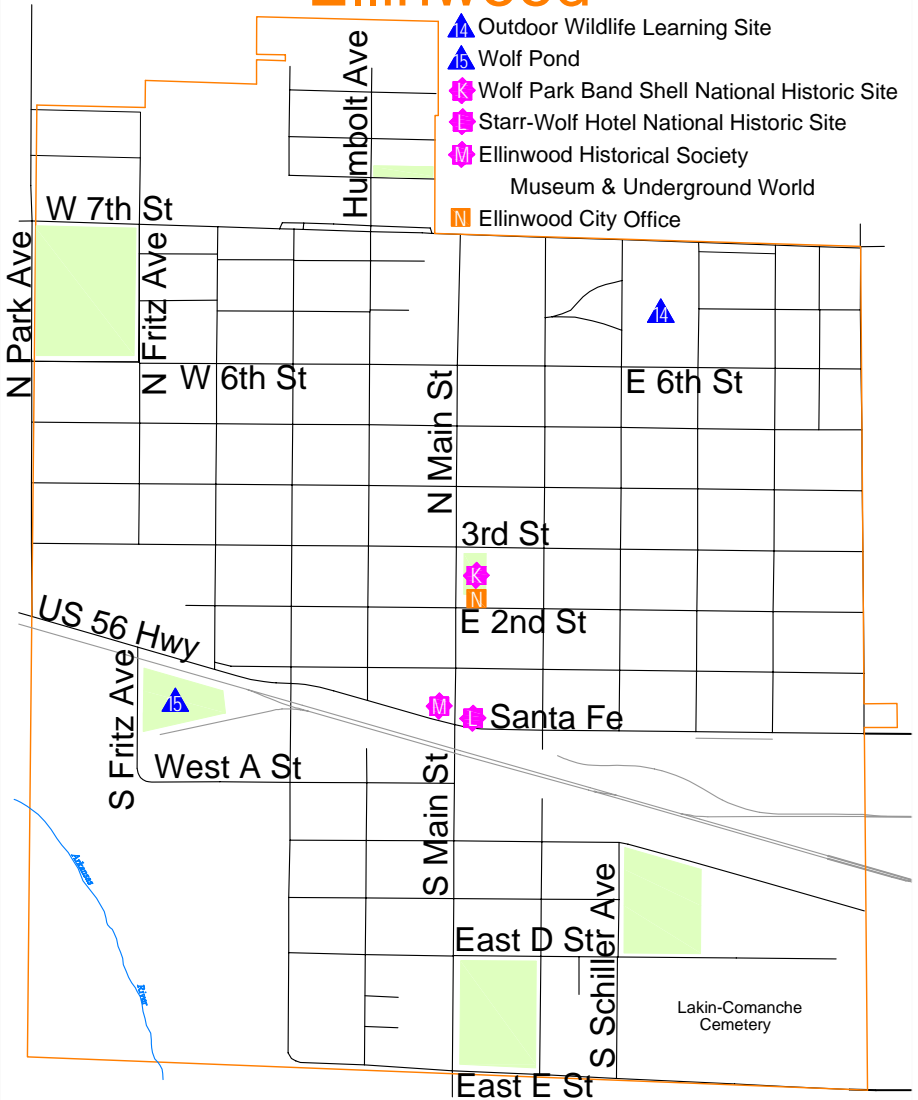

Ellinwood

- ▲ Outdoor Wildlife Learning Site
- ▲₁₅ Wolf Pond
- ★ Wolf Park Band Shell National Historic Site
- ★₁₄ Starr-Wolf Hotel National Historic Site
- ★₁₄ Ellinwood Historical Society
- ★ Museum & Underground World
- Ellinwood City Office

Kansas Wetlands & Wildlife Scenic Byway

Natural Sites

Points of Interest

Government

Parks